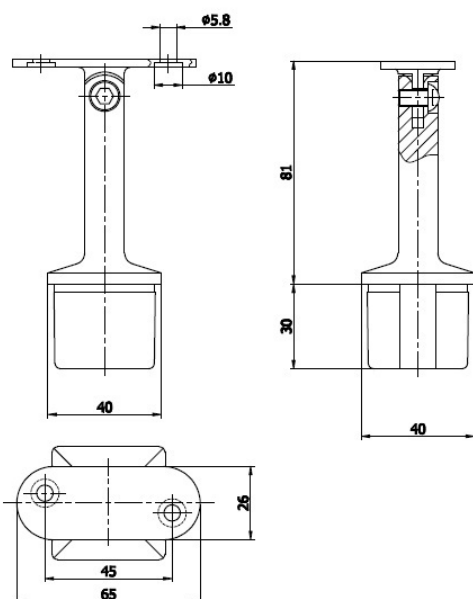

PRODUCT SHEET

Description:

Square Flexible Flat Rail Support SS316 Brushed, 40x40x2x79mm

Item number:

22.10.435-0

Units	Box	Carton	HS Code	Barcode
Pcs.	10	40	8302419000	
				5704866108812

SISO A/S

Mileparken 11
DK-2740 Skovlunde
Denmark
VAT: DK 24786013